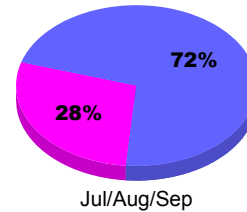

Membership Results
2011-2012

Membership
2010-2011

Month	Net Memb Goal	Actual New Memb	Actual Dropped Memb	Gain/Loss of Memb	Gain/Loss of Memb
Jul/Aug/Sep		79	-54	25	-9
Totals		79	-54	25	-9

Membership Results 2011-2012

Goal, New, Dropped, Gain/Loss

Comparison of Membership Gain/Loss

Current Year Compared to the Previous Year

Gender Comparison 2011-2012

Male Female