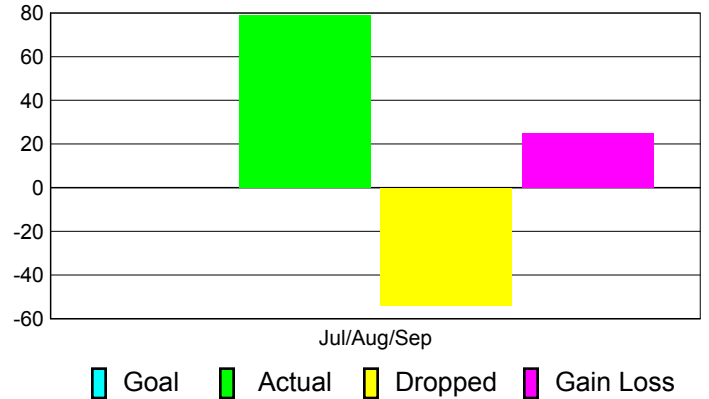

Membership Results 2011-2012

Goal, New, Dropped, Gain/Loss